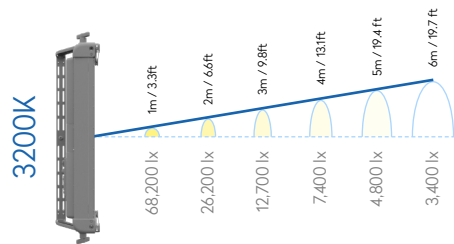

 **VORTEX** 

Redefining Nothing.
It's all you.

650W

ハイパワー

IP65

防滴

14000lux

@3m/9.8ft

We stand by our users offering 5 years Warranty when you register your product. Go to www.creamsource.com for more information.

PHOTOMETRIC NAKED 20°

OVERVIEW

3200K
CRI 97.0
CRI (Re) 96.2
TLCI 94.0
CQS 95.7
Rf 94.9
Rg 103.3