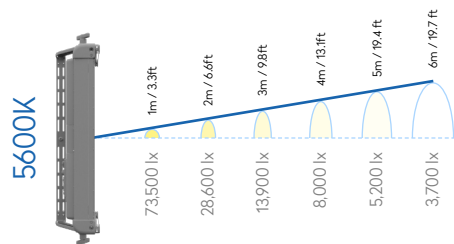

5600K
CRI 95.3
CRI (Re) 93.9
TLCI 96.4
CQS 96.3
Rf 93.1
Rg 103.4

VORTEX8 SPECS

Material	Aluminium/Technopolymer
Light Source	RGBW LED
Colour Range	CCT: 2200 - 15000K, PLUS/MINUS GREEN, HUE/SATURATION, XY, GELS, DIRECT RGBW, EFFECTS
CRI	Typical 95
TLCI	Typical 95
Beam Angle, SPOT Lens	20° (Half Peak Angle)
Tilt Angle	360°
Photometrics	<p>3200K:</p> <p>68,200 lx / 6,340 fc @ 1m / 3.3ft 26,200 lx / 2,430 fc @ 2m / 6.6ft 12,700 lx / 1,180 fc @ 3m / 9.8ft 7,400 lx / 690 fc @ 4m / 13.1ft 4,800 lx / 450 fc @ 5m / 19.4ft 3,400 lx / 320 fc @ 6m / 19.7ft</p> <p>5600K:</p> <p>73,500 lx / 6,830 fc @ 1m / 3.3ft 28,600 lx / 2,660 fc @ 2m / 6.6ft 13,900 lx / 1,290 fc @ 3m / 9.8ft 8,000 lx / 740 fc @ 4m / 13.1ft 5,200 lx / 480 fc @ 5m / 19.4ft 3,700 lx / 340 fc @ 6m / 19.7ft</p>
Mounting	8x 3/8" Threaded Insert Rigging Points
Yoke	Removable quick release yoke
Filter Rails	2 Filter Rails for Secondary Lenses, Diffusers, Accessories
User interface	High Precision Digital Magnetic Encoder, Backlit Keypad, Colour LCD Display
Dimming	0-100% with High Resolution, Super-Smooth Low End Mode
High Speed Capability	Over 5000fps Flicker Free in High Speed Mode
Synchronization	Sync Input for Triggering and Syncing to Camera Shutter
Max Ambient Temperature	40°C
Cooling	Low noise variable speed fans
Estimated LED Lifespan	50,000hrs (L70)
Input (AC)	100-240V AC, 50/60Hz, Max 8A. Neutrik PowerConTrue connector
Input (DC)	48V DC, Max 13A, Can run at 100% brightness on DC input
Protection Class	IP65
Weight	13.7kg / 30lb (Excluding Yoke) 1.98kg / 4.4lb (Yoke weight)
Dimensions	690 x 380 x 121mm / 27.2" x 15" x 4.8" (Excluding Yoke) 831 x 551 x 164mm / 32.7" x 21.7" x 6.4" (Including Yoke)
Warranty	3 Years on Fixtures, 12 Months on Accessories (5 Years registered)
Certifications	Pending: CE, ETL and FCC
Control	On-Board Interface, DMX via standard 5-pin XLR connectors, Wired Remote Control Accessory, Integrated Lumen radio Timo Two with Bluetooth, Ethernet, USB Type A
Includes	Vortex8 650W Colour, Yoke, Power cable, Flat diffuser
Product Code	K-CSV-8-ESS